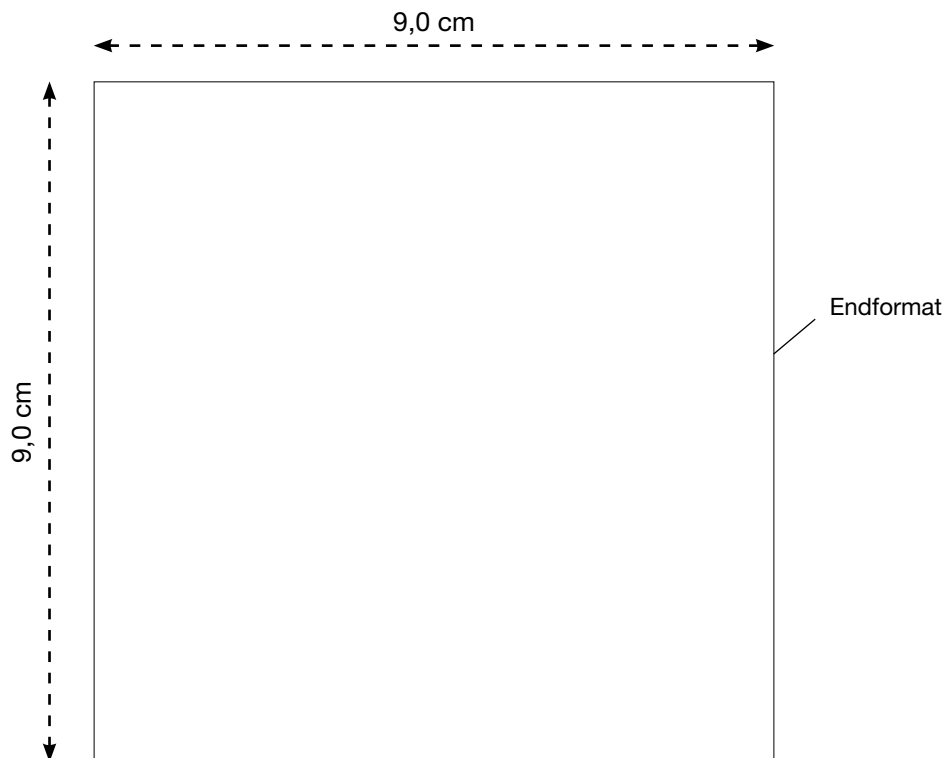

# AL-1242

Warnweste - SMALL (S), gelb

Vorderseite

Maßstab 100%

### MAX. DRUCKFLÄCHE

9,0 x 9,0 cm

9,0 x 9,0 cm

9,0 x 9,0 cm

9,0 x 9,0 cm

## MAX. DRUCKFLÄCHE

26,0 x 18,0 cm  
26,0 x 18,0 cm  
26,0 x 20,0 cm  
26,0 x 20,0 cm  
520,0 cm<sup>2</sup>  
26,0 x 18,0 cm